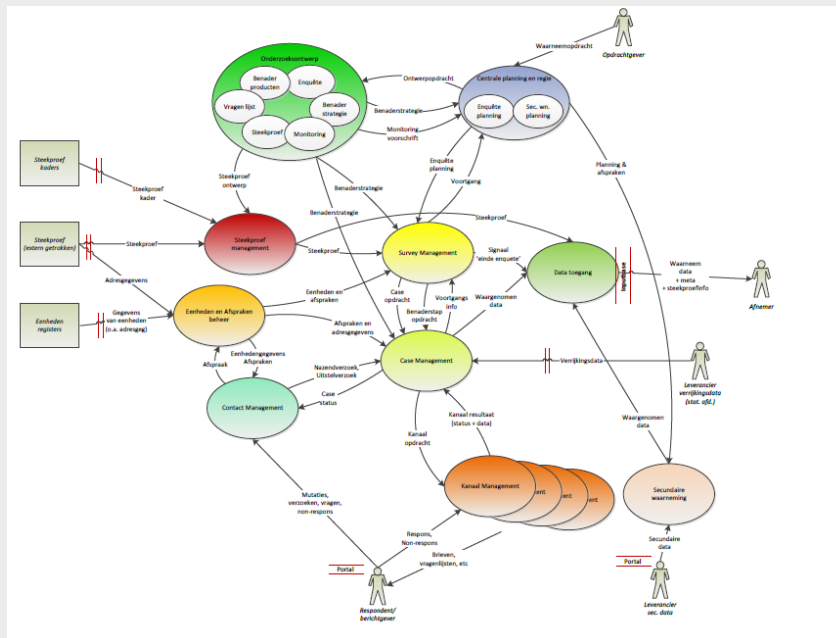

Center of Big Data Statistics

Partners

New data collection infrastructure at Statistics Netherlands (Phoenix)

Primary data collection remains essential
Flexibility in design and tooling essential
Case at the core
Already partly in production

Blaise 30th anniversary! Launch of Blaise 5.2

I wish us all a lot of inspiration !